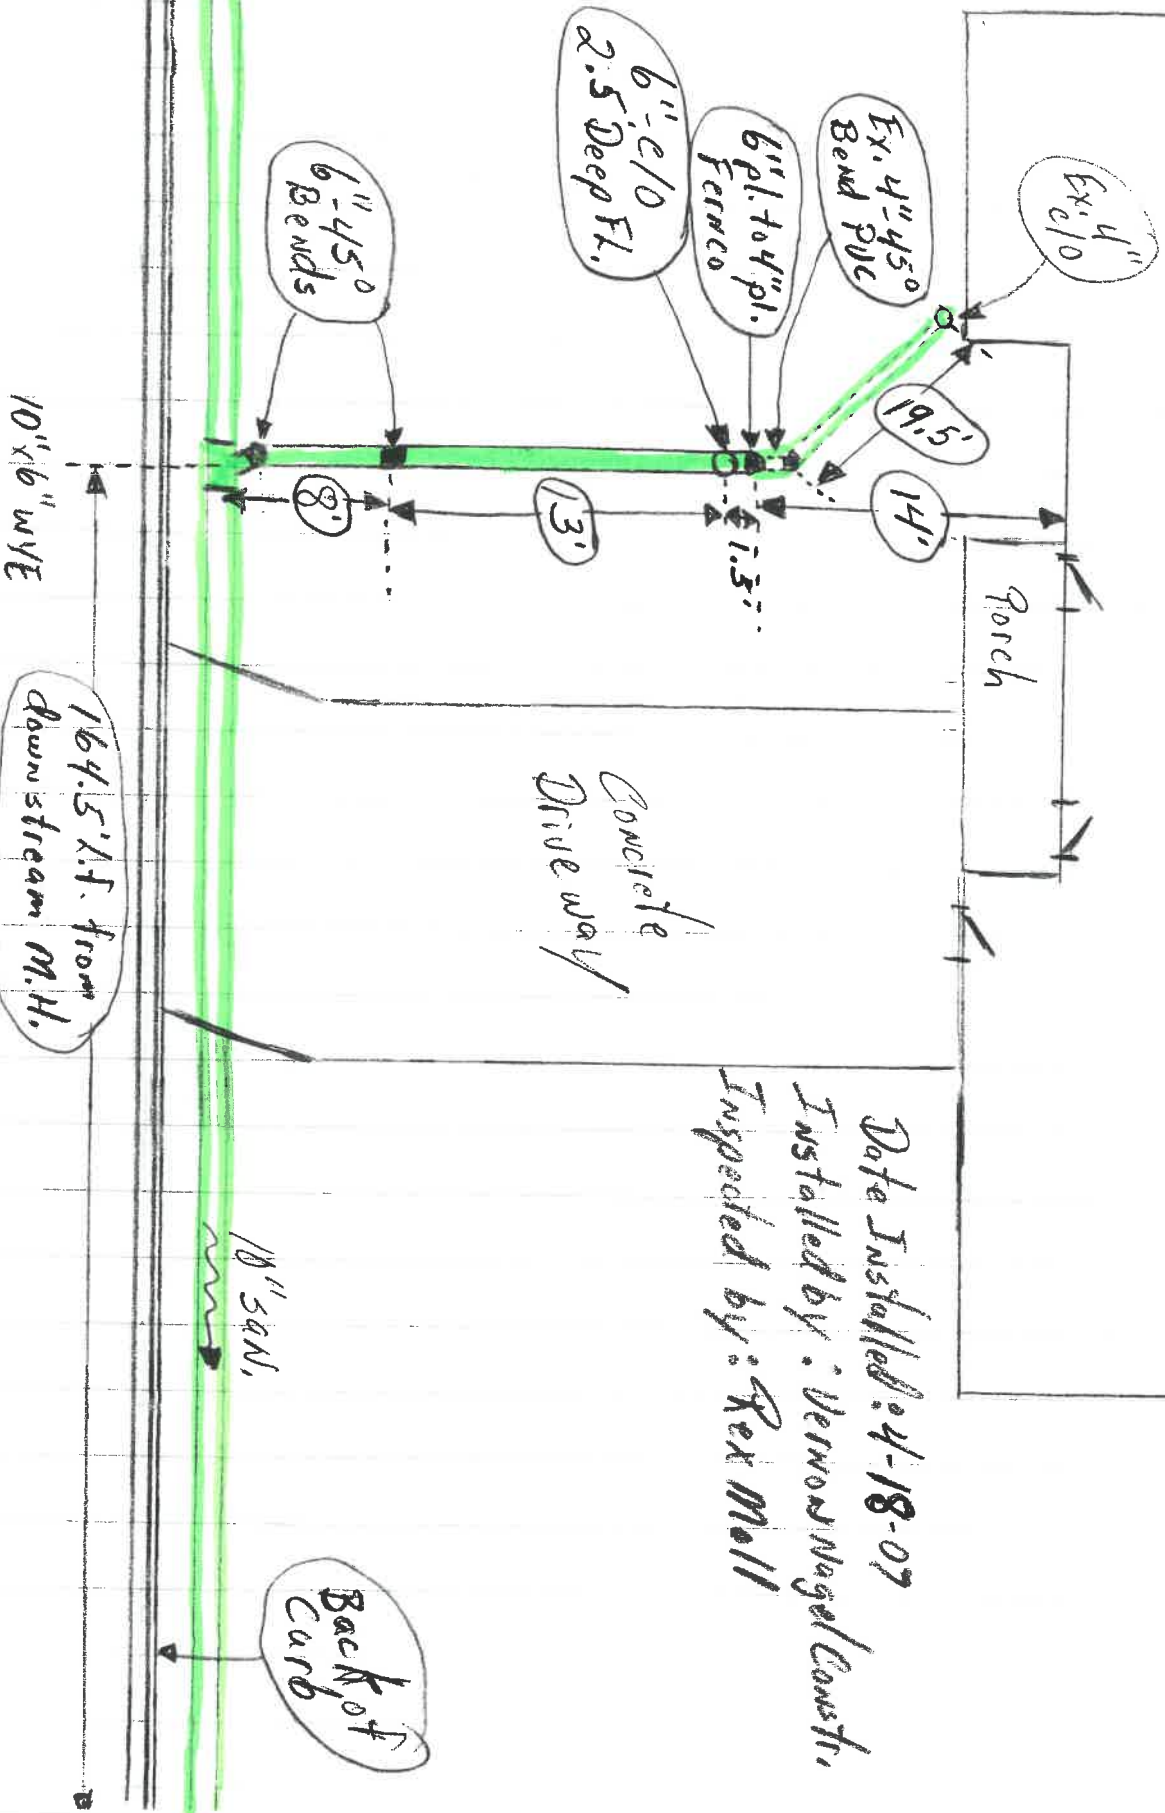

Res # 1140
Indiana Ave

Date Installed: 4-18-07
Installed by: Vernon Nagel/Const.
Inspected by: Rex Moll

Res # 1140
Indiana Ave

164.5' F. from
down stream M.H.

Concrete
Driveway

Date Installed: 4-18-07
Installed by: Vernon Nagel/Carth.
Inspected by: Rex Moll

Back of
Curb