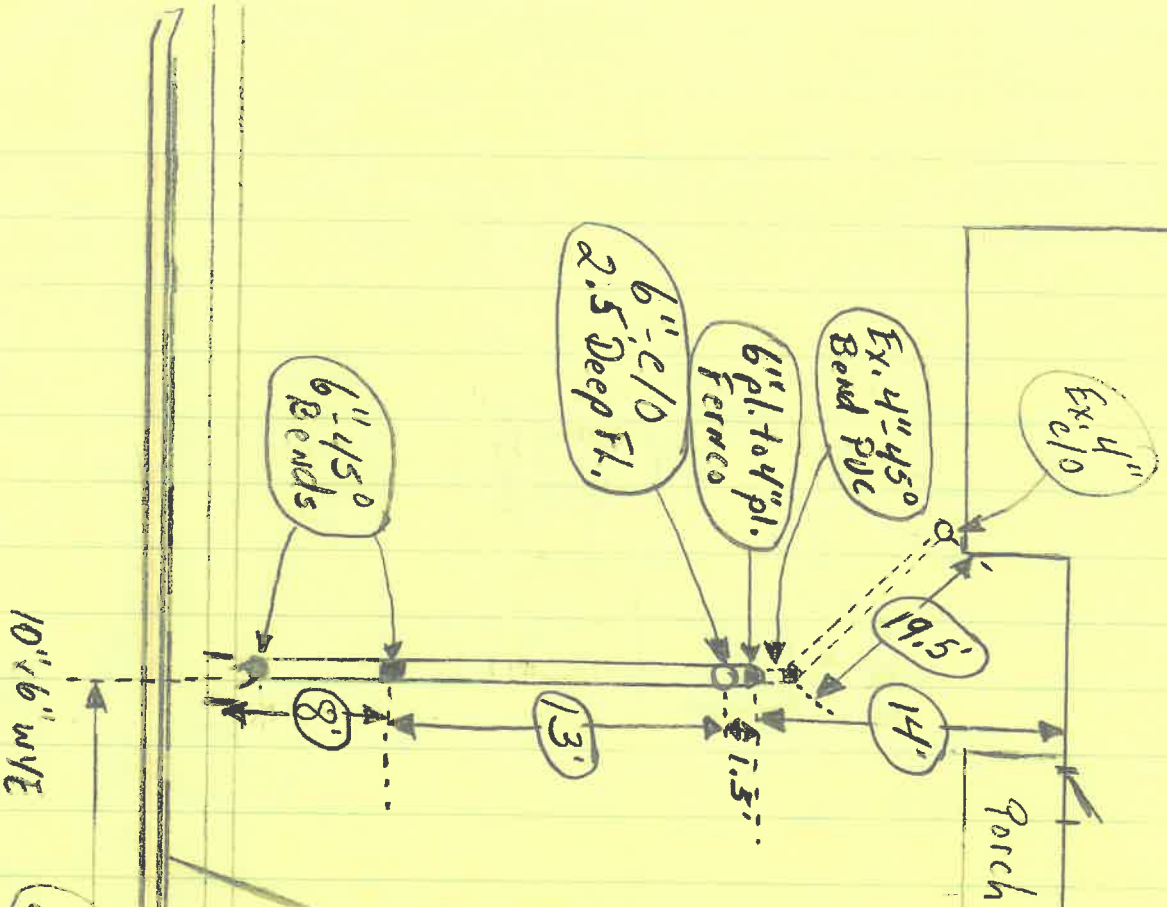

Res # 1140
Indiana Ave

Date Installed: 4-18-07
Installed by: Vernon Nagel/Const.
Inspected by: Rex Moll

Res # 1140
Indiana Ave

164.5' F. from
down stream M.H.

Concrete
Driveway

Date Installed: 4-18-07
Installed by: Vernon Nagel/Carth.
Inspected by: Rex Moll

Back of
Curb